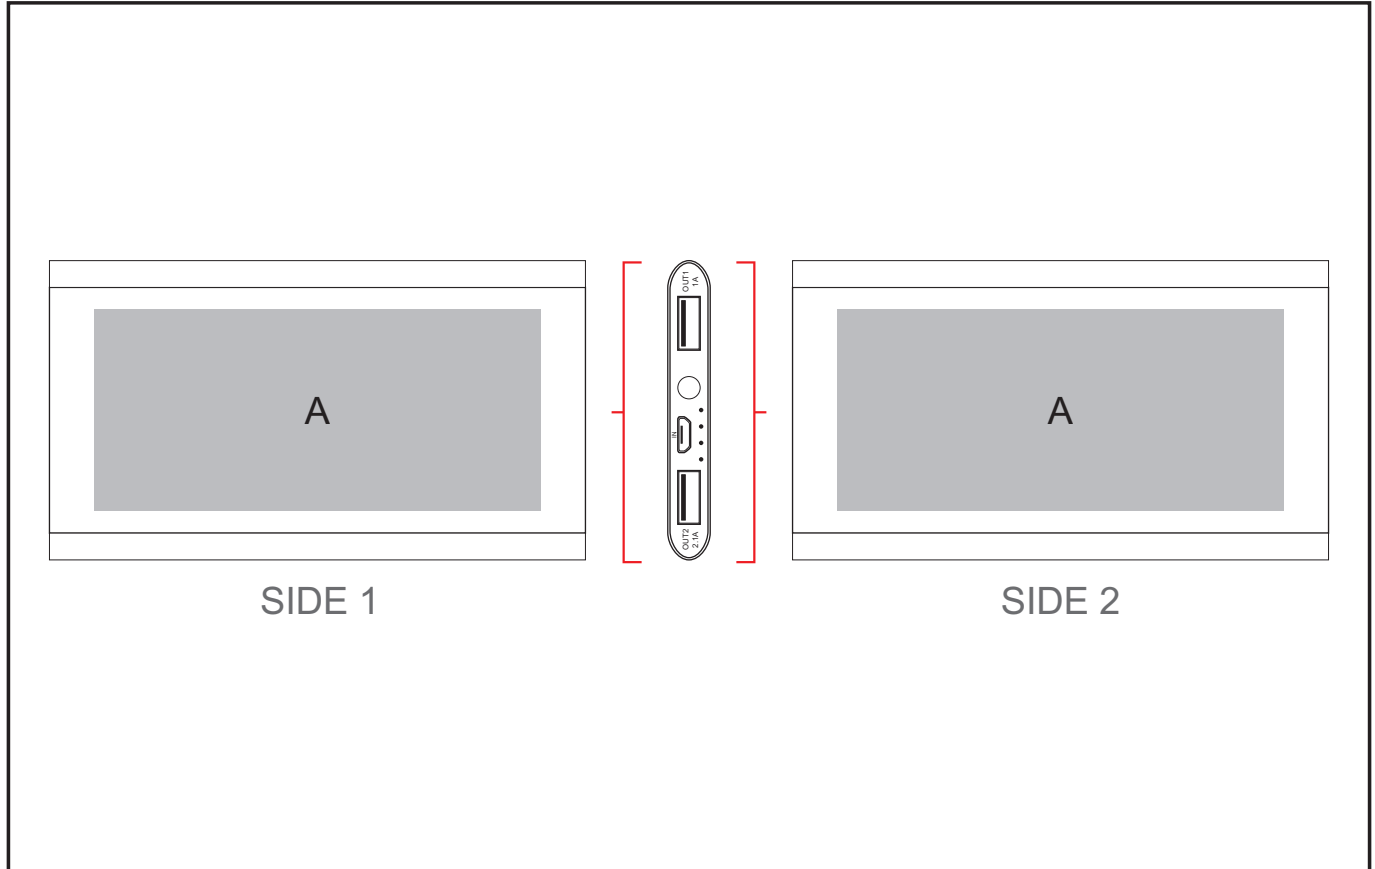

TECH-5016

Odeon Slim Executive 4000mAh Power Bank

Also available in

Check Logo24
guide and t's & c's

Need to know:

- Includes 1-Position Laser Engrave **OR** 1-Colour, 1-Position Screen Print **OR** 1-Position Direct Print (setup fee applies)
- **Texture will affect pad print**

Branding Options:

Position A

1. Pad Print (PC) - 2 to 4 colours
Size: 60mm wide x 40mm high
2. Screen Print (SC) - 1 colour
Size: 100mm wide x 45mm high
3. Laser Engrave (LB) - White
Size: 100mm wide x 45mm high
4. Direct Print (DP-B) - Full Colour
Size: 100mm wide x 50mm high